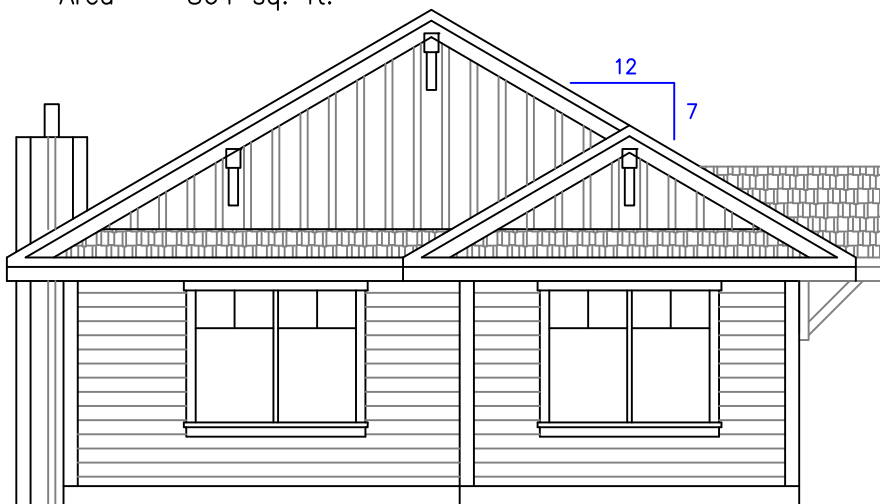

MAIN FLOOR PLAN

Area = 864 sq. ft.

ELK RIDGE — EVERGREEN