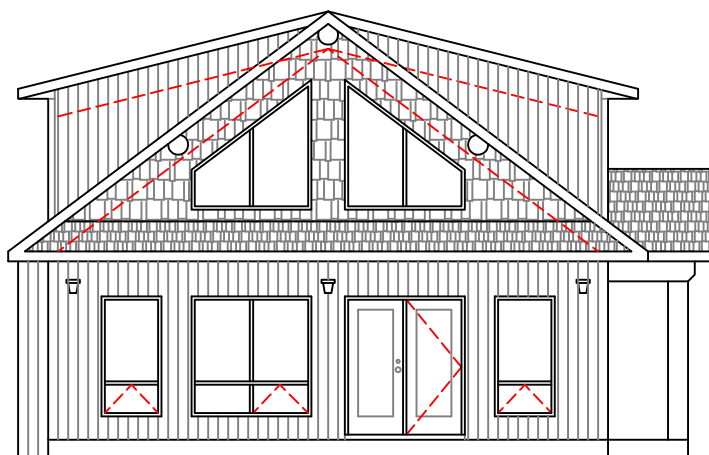

MAIN FLOOR PLAN
1184 sq. ft.
UPPER FLOOR PLAN
649 sq. ft.
TOTAL
1833 sq. ft.

UPPER FLOOR PLAN
649 sq. ft.

REGINA HOSPITAL LOTTERY 2015