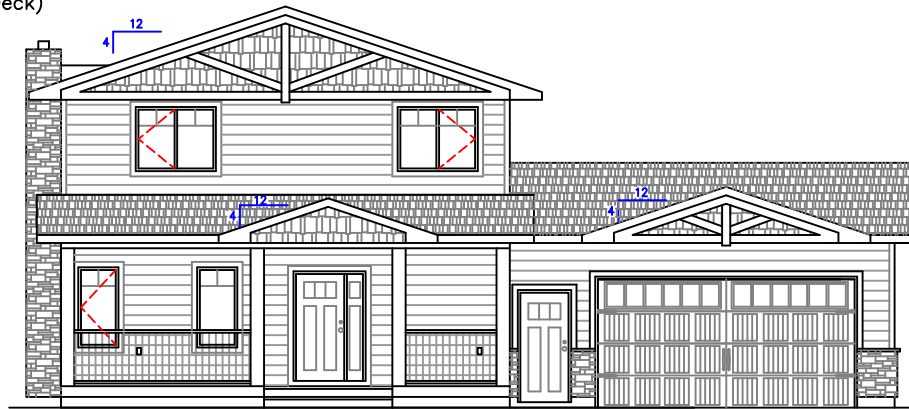

MAIN FLOOR PLAN
 1176 sq. ft.
UPPER FLOOR PLAN
 720 sq. ft. (not incl. Deck)
TOTAL
 1896 sq. ft. (not incl. Deck)

SASKATOON LOTTO 2016 FRONT ELEVATION