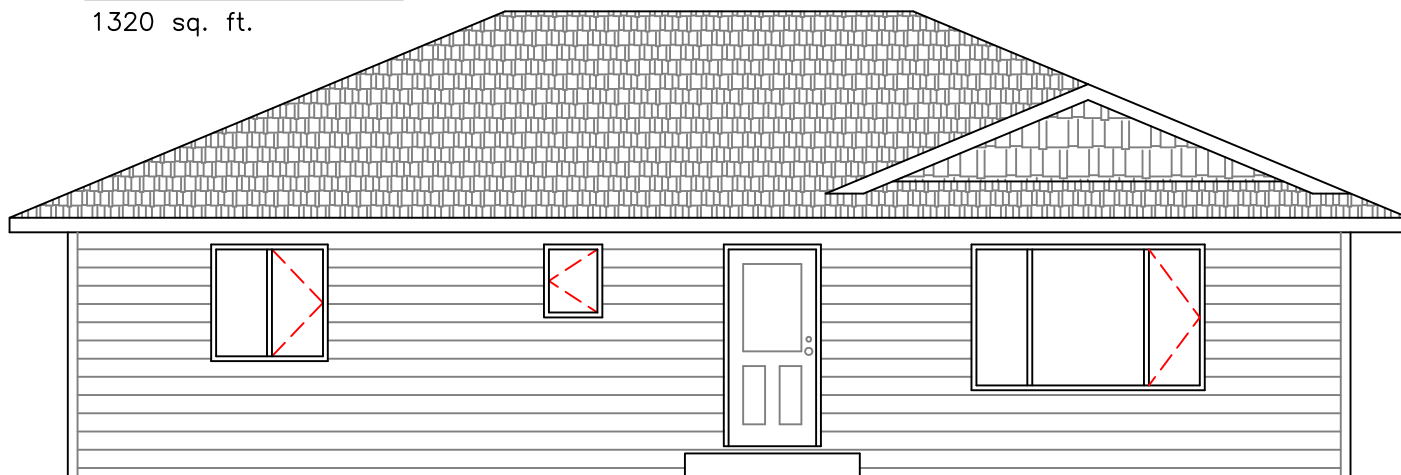

MAIN FLOOR PLAN
1320 sq. ft.

THE HAULTAIN II