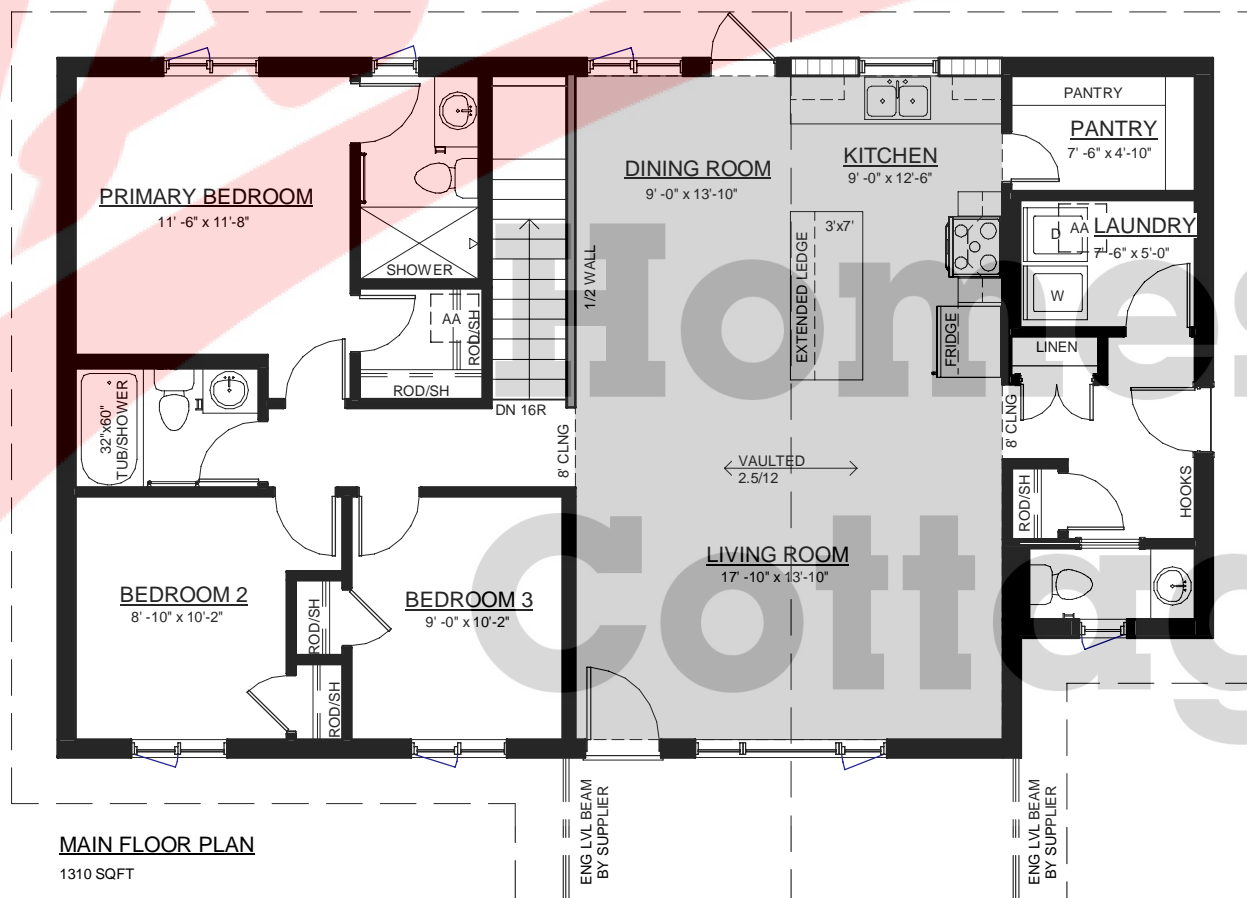

RTM 2022-42 LIVINGSTONE

1310 sq.ft.

MAIN FLOOR PLAN

1310 SQFT