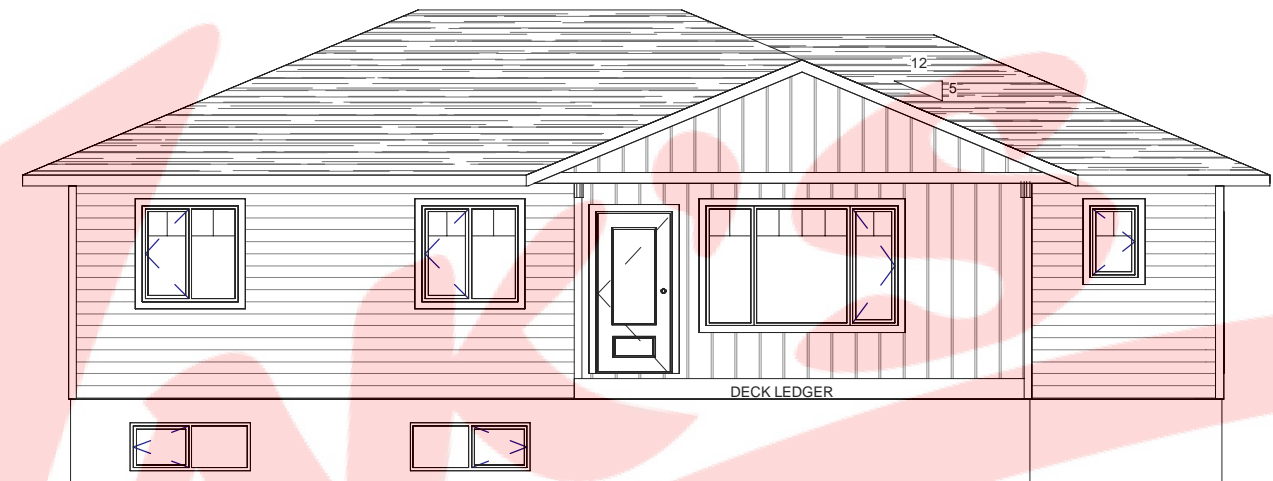

RTM 2022-42 LIVINGSTONE

1310 sq.ft.

MAIN FLOOR PLAN

1310 SQFT