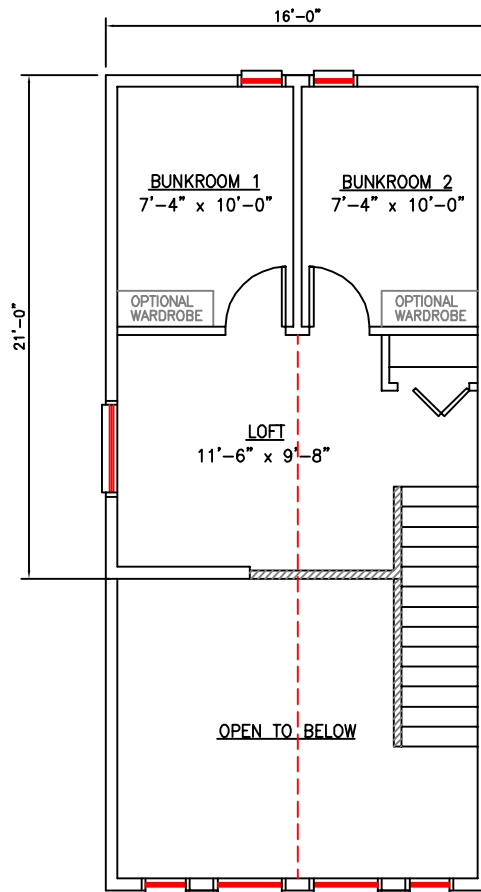

MAIN FLOOR
 566 SQ.FT.
TOTAL
 888 SQ.FT.

UPPER FLOOR
 322 SQ.FT.

FRONT ELEVATION
 SCALE: 1/8"=1'-0"

ZAK'S
Homes & Cottages

SERENITY
 - SIMPLE HOME -