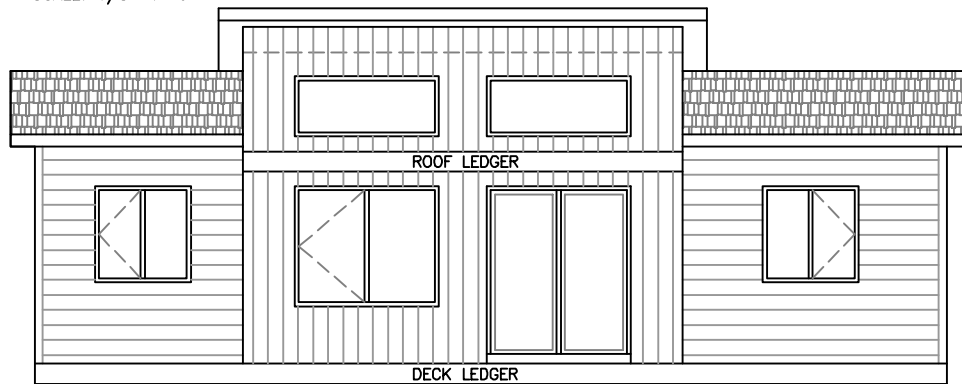

MAIN FLOOR PLAN
722 SQ.FT.
SCALE: 1/8"=1'-0"

REAR ELEVATION

FRONT ELEVATION

ZAK'S
Building Group

RETREAT
- SIMPLE HOME -