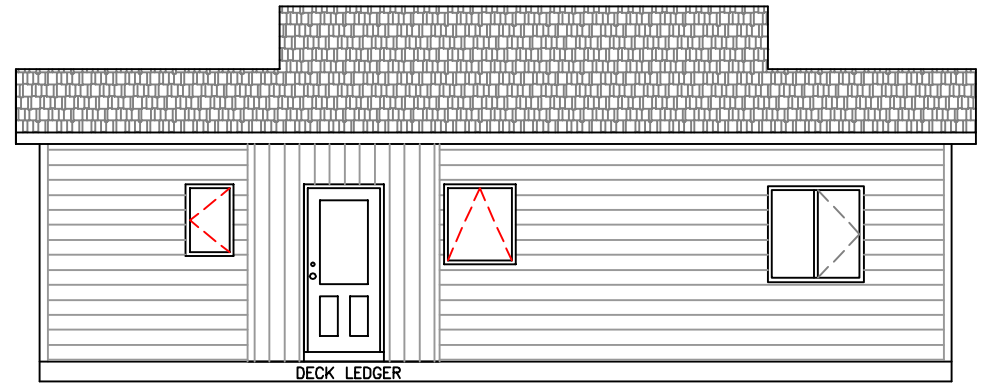

MAIN FLOOR PLAN
722 SQ.FT.
SCALE: 1/8"=1'-0"

REAR ELEVATION

FRONT ELEVATION

ZAK'S
Building Group

RETREAT
- SIMPLE HOME -