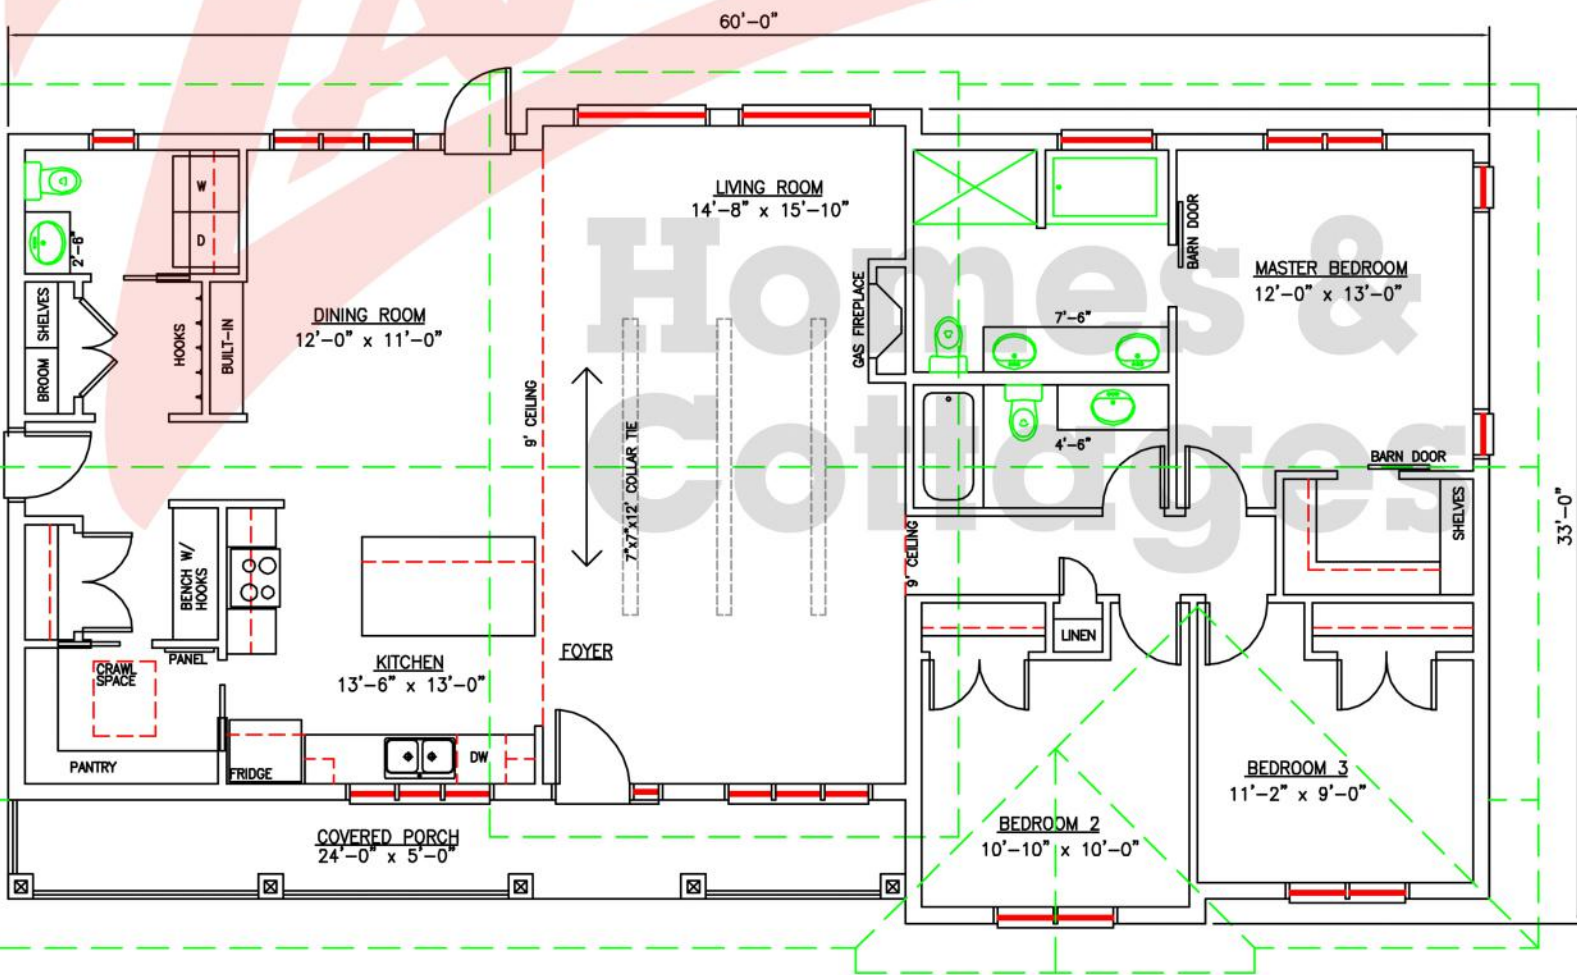

The Caswell

CASWELL FRONT ELEVATION

1743 sq ft
3 bedrooms
2.5 bathrooms