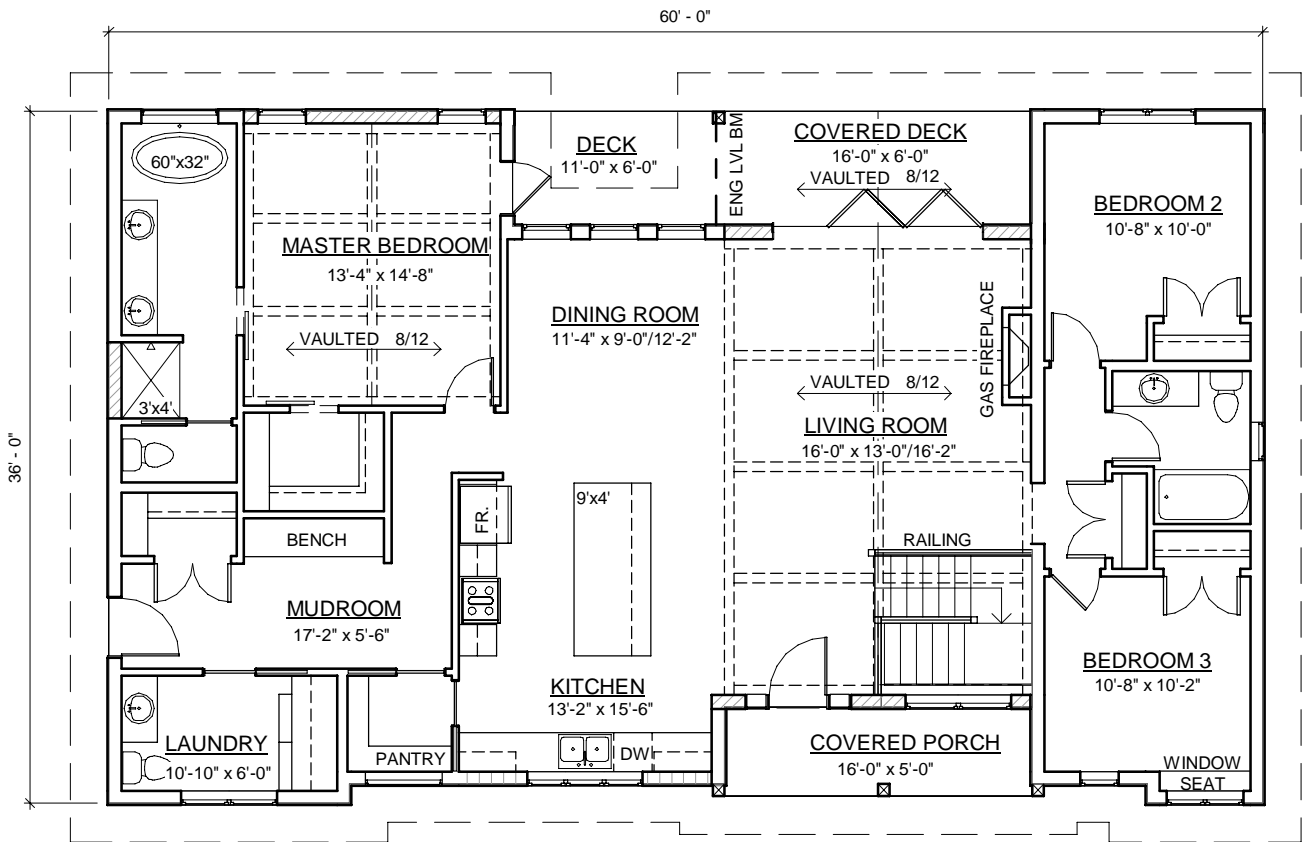

KENOSEE RESIDENCE

1892 SQ.FT.

FRONT ELEVATION

MAIN FLOOR PLAN

1892 SQ.FT.