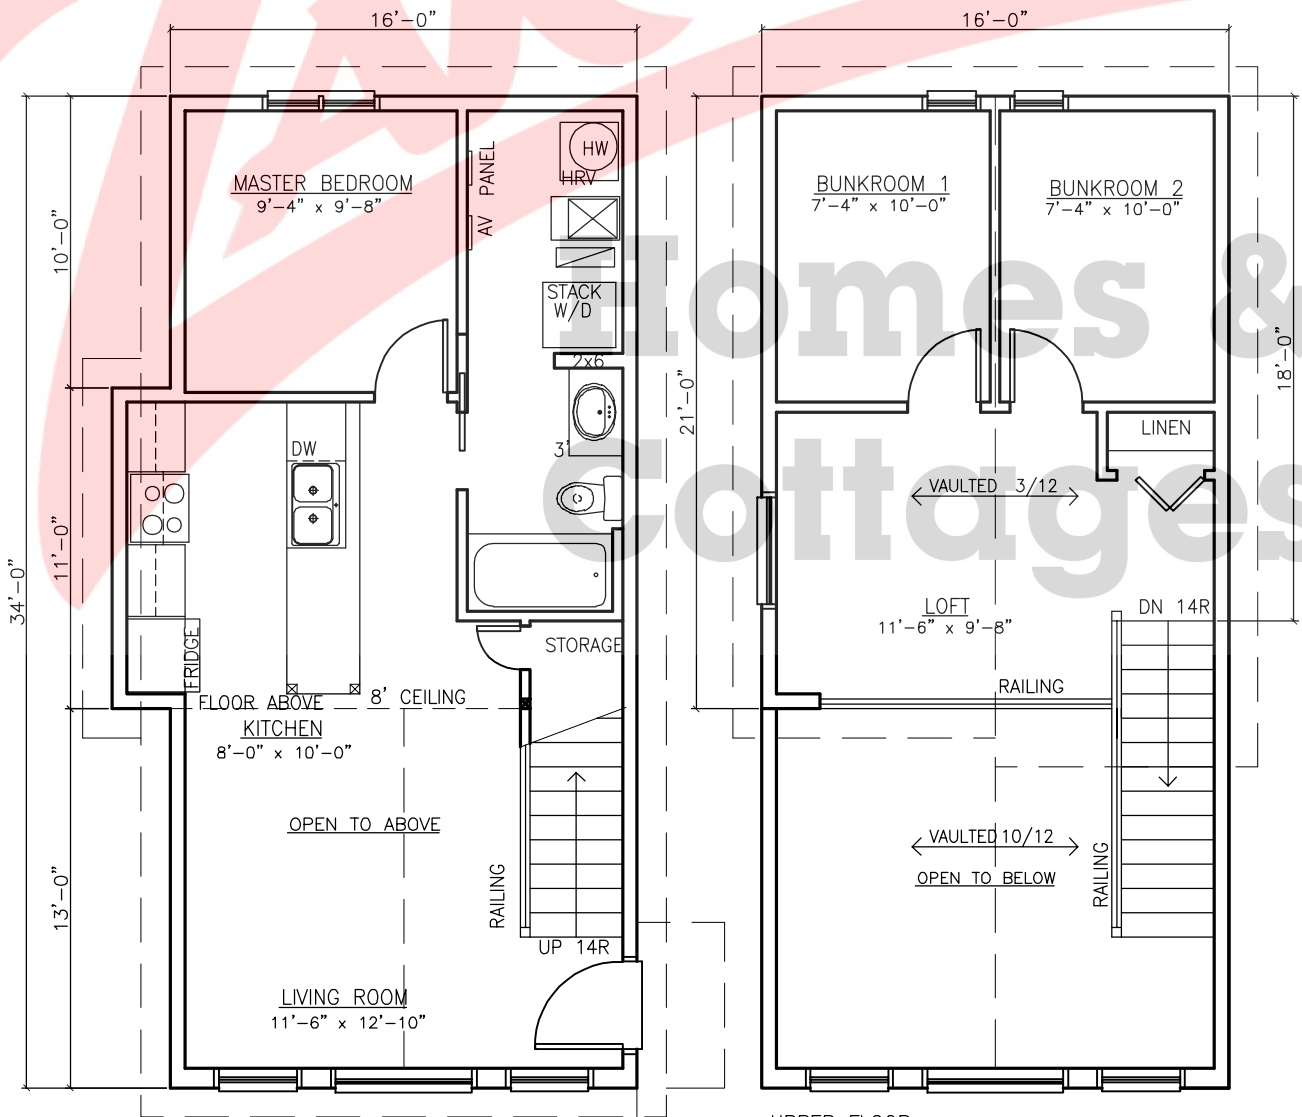

SERENITY SIMPLE HOME 2022

891 SQ.FT.

SERENITY FRONT ELEVATION

MAIN FLOOR
566 SQ.FT.

UPPER FLOOR
325 SQ.FT.