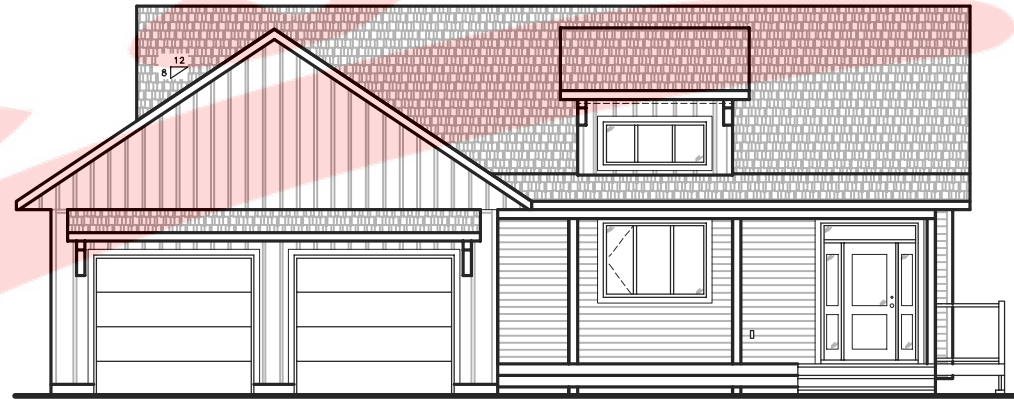

RUTLEY RESIDENCE 2022

1370 SQ.FT.

FRONT ELEVATION

REAR ELEVATION