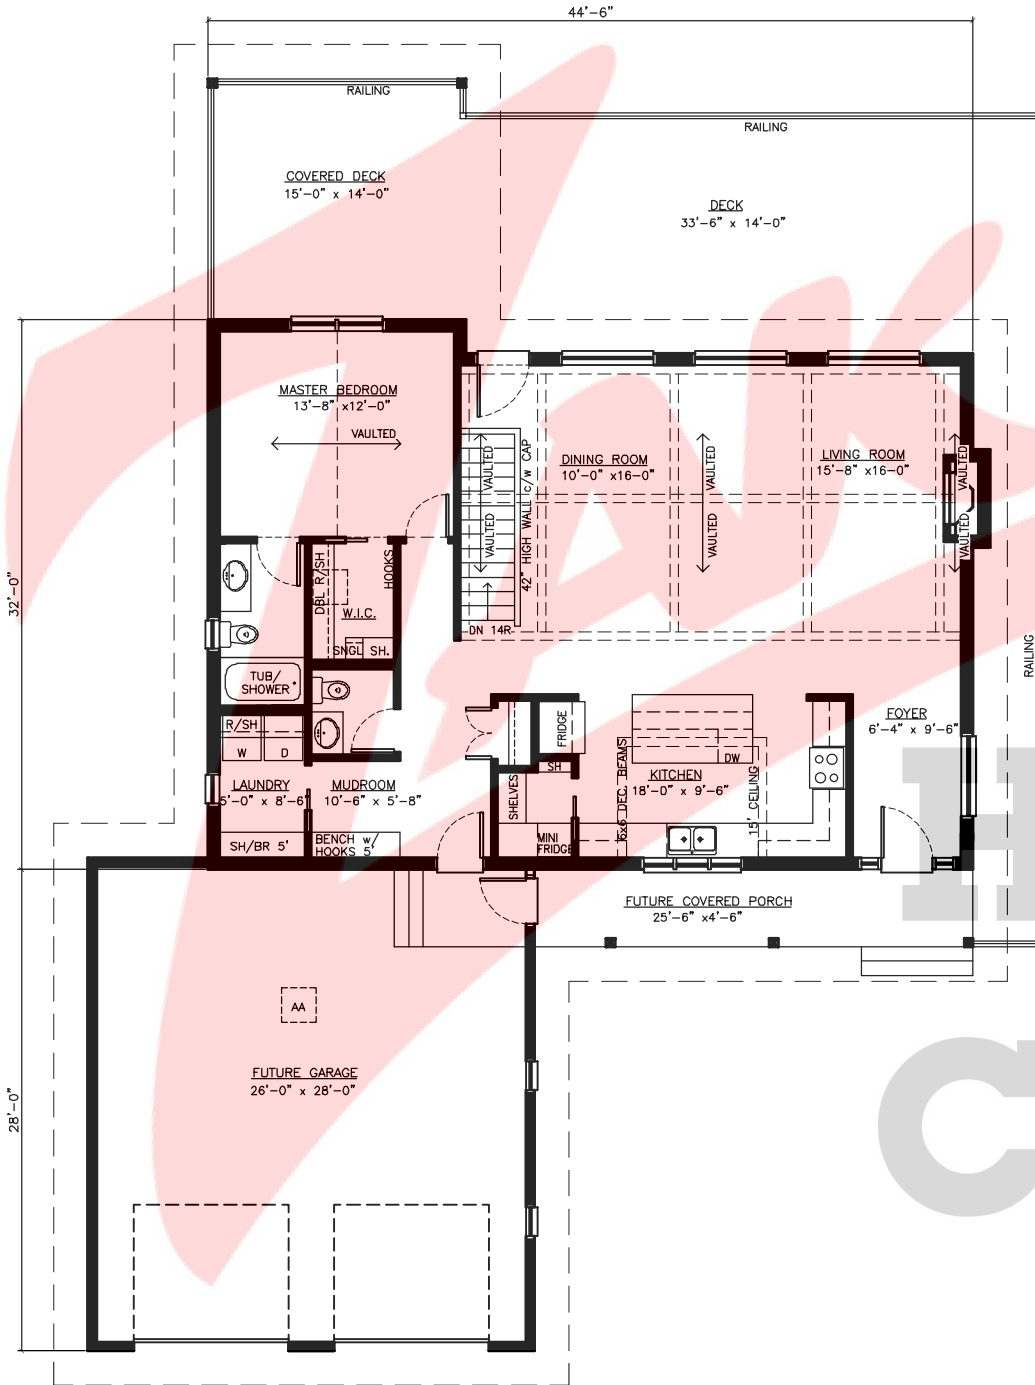

RUTLEY RESIDENCE 2022

1370 SQ.FT.

FRONT ELEVATION

REAR ELEVATION