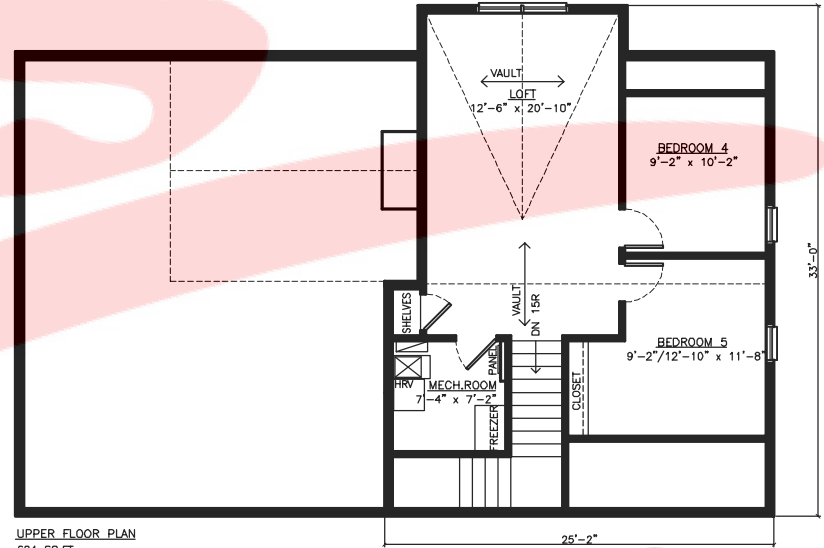

BARAMBY RESIDENCE 2022

2205 SQ.FT.

MAIN FLOOR PLAN
1511 SQ.FT.
UPPER FLOOR PLAN
694 SQ.FT.

UPPER FLOOR PLAN
694 SQ.FT.

LAKE ELEVATION

SIDE ELEVATION