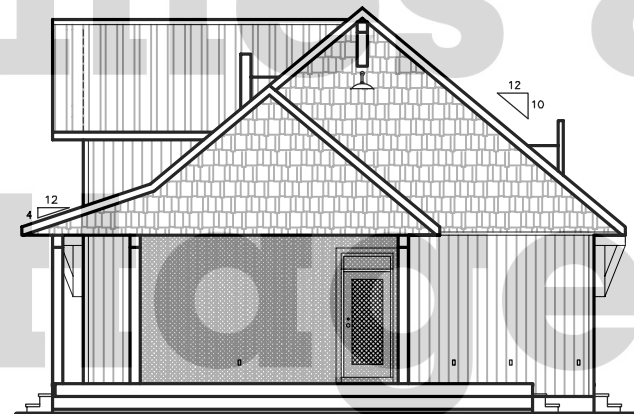

BARAMBY RESIDENCE 2022

2205 SQ.FT.

MAIN FLOOR PLAN
1511 SQ.FT.
UPPER FLOOR PLAN
694 SQ.FT.

UPPER FLOOR PLAN
694 SQ.FT.

LAKE ELEVATION

SIDE ELEVATION