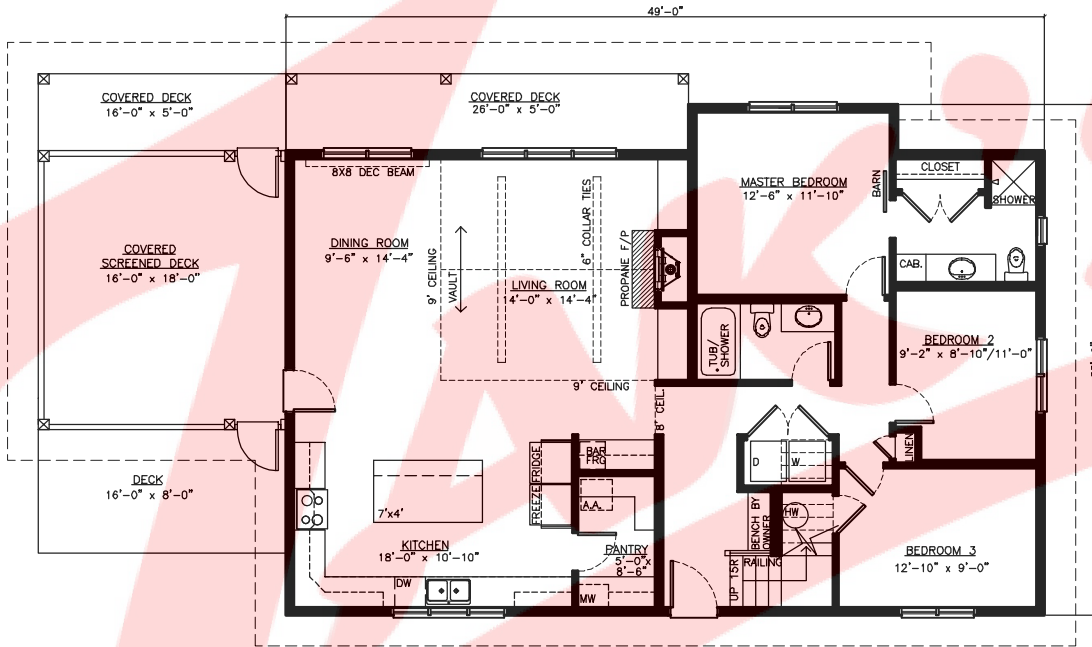

BARAMBY RESIDENCE 2022

2205 SQ.FT.

MAIN FLOOR PLAN
1511 SQ.FT.
UPPER FLOOR PLAN
694 SQ.FT.

UPPER FLOOR PLAN
694 SQ.FT.

LAKE ELEVATION

SIDE ELEVATION