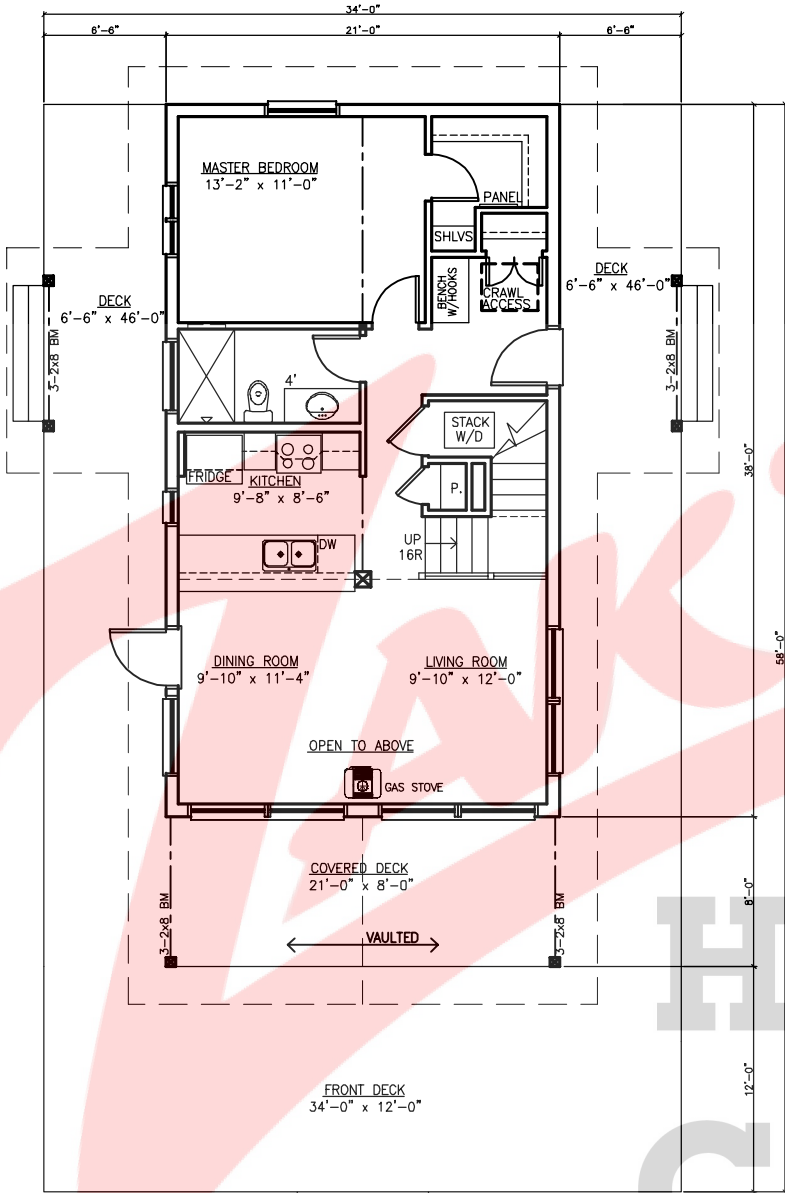

GODSON RESIDENCE 2022

1263 SQ.FT.

MAIN FLOOR PLAN
798 SQ.FT.

UPPER FLOOR PLAN
465 SQ.FT.

GODSON FRONT ELEVATION

Homes & Cottages