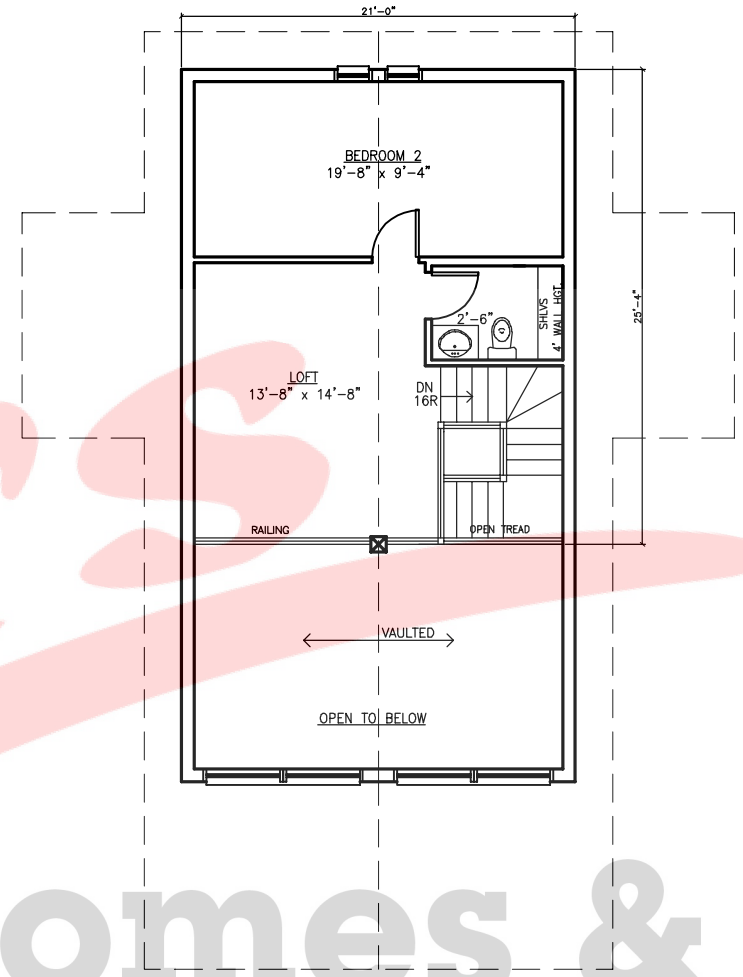

GODSON RESIDENCE 2022

1263 SQ.FT.

MAIN FLOOR PLAN
798 SQ.FT.

UPPER FLOOR PLAN
465 SQ.FT.

GODSON FRONT ELEVATION

Homes & Cottages