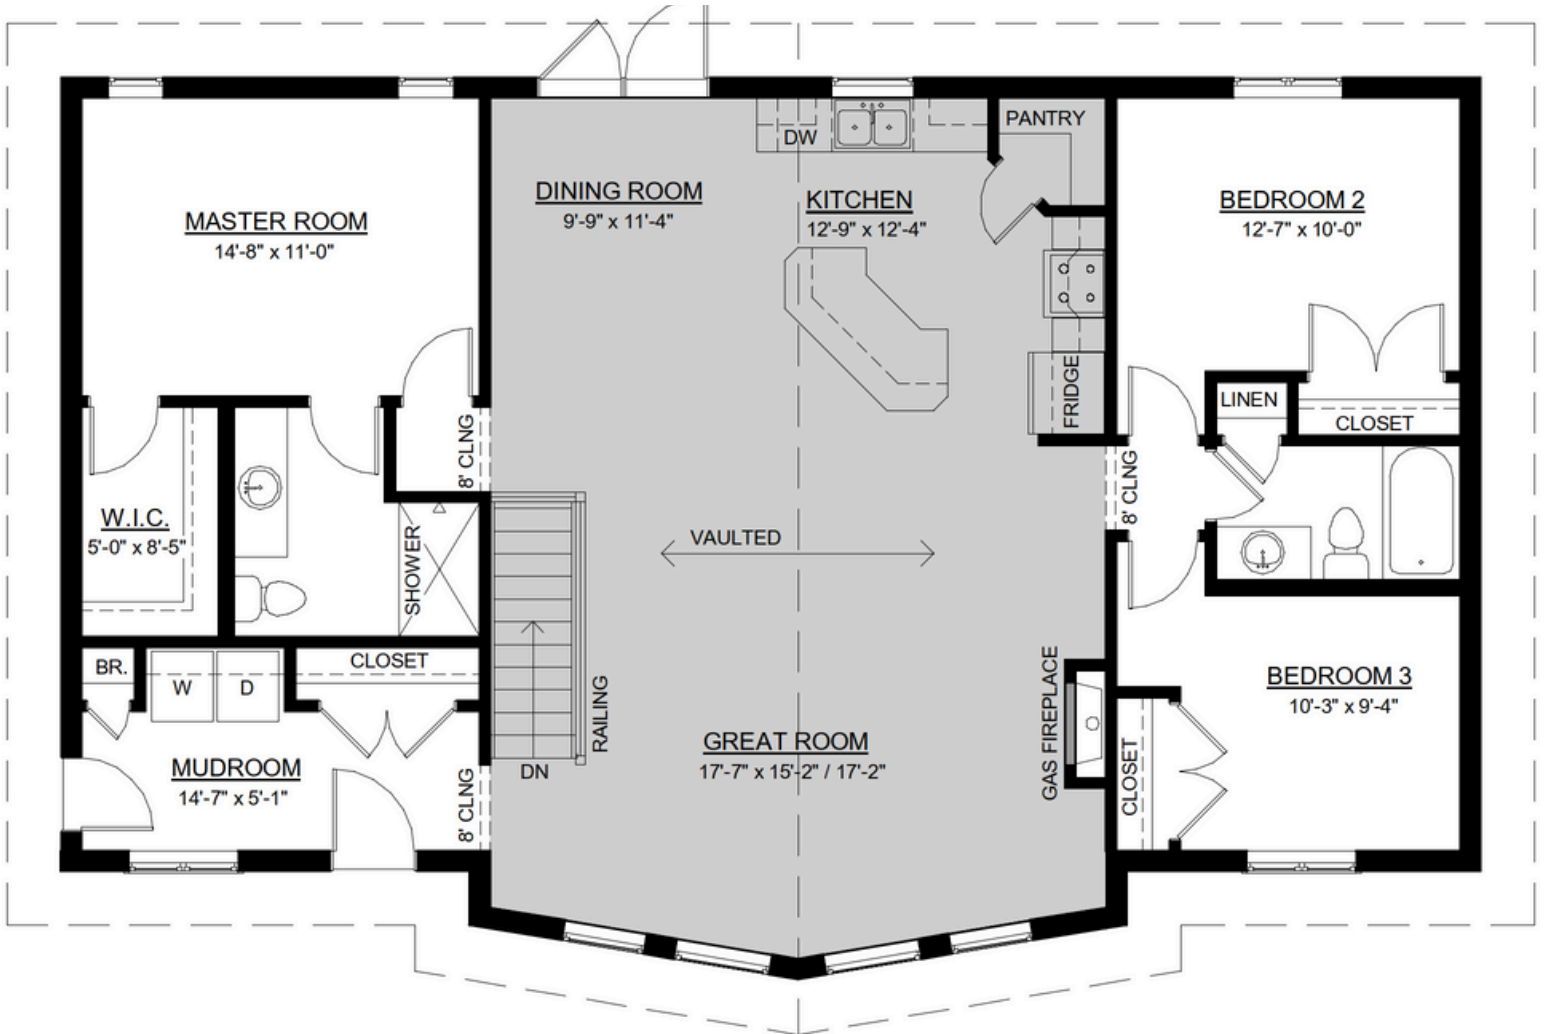

## BLACKBIRCH PRE-DESIGN

Be the envy of the lakefront with the Blackbirch, one of Zak's signature RTMs.

This pre-design was modified by the customer to be used as an office building; the ensuite has been removed from the Master Bedroom and remodelled into a single large office/meeting space. The exterior was changed to have log cabin siding, and stone on the bottom 3' of the bump-out. Basement stairs were removed for crawl access.

## DESIGN FEATURES & DETAILS

- 1580 square feet with 3 bedrooms, 2 bathrooms
- Zak's signature expansive vaulted pine ceiling in Whitewash
- Half Log Siding Sansin stain Harvest Gold 1105
- European Brick Charcoal stone
- White soffit/fascia
- LVP Flooring Mannington Estates – Mountains – Olympus
- Gas Napoleon Fireplace
- European Brick Charcoal stone to underside mantle
- Custom Square edge mantle in Under Mellow Yellow
- Beautifulone Daydreamer #WB086-1 throughout
- Weiser door hardware Matte Black int/ext
- Custom shaker style rustic hickory cabinets in Under Mellow Yellow
- Drama Marble Laminate countertop with attached 4" splash

# Blackbirch

 3 Bed

 3 Bath

 1580 Sq Ft

*Did you know?*

Building a home with Zak's includes access to in-house drafting, engineering and design teams at no additional cost! With unlimited resources from our team, you can rest assured that every detail of your project is looked after with your best interest in mind.