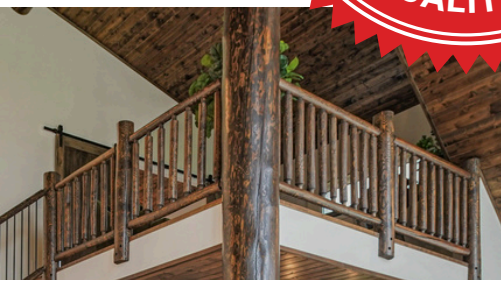

Oh, the options!

'SIMPLE HOMES' READY TO MOVE HOMES

An affordable Zak's design with a small footprint,, built in our yard and moved to your property.

PRE-DESIGNED RTM HOMES

A signature Zak's design, modest or large, built in our yard and moved to your property.

CUSTOM RTM HOMES

The home of your dreams built in our yard and moved to your property.

ON-SITE BUILDS

You pick the floor plan and we build on your lot.

EXECUTIVE HOMES & COTTAGES

Your place or ours, the options can include all the bells and whistles.

Customize your home a little or a lot.

Start with one of our floor plans and customize it partially or fully to suit your needs. Or, bring us your dream plan and we'll work with you to make it a reality.

Our team has extensive experience and will provide expert advice and clear communication during all stages of your project. We'll combine our expertise with your ideas to build you the home or cottage you've been dreaming about.

ZaksBuilding.com

Building our Communities